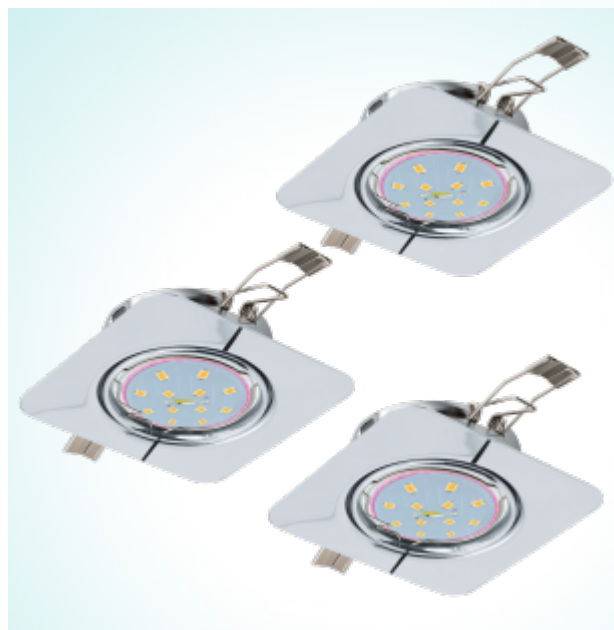

94267

PENETO

General Information

Article:	94267
Lighting Type:	recessed luminaire
Collection:	Basic - shelf
EAN Code:	9002759942670

Dimensions

Depth:	87 mm
Width:	87 mm
Installation Depth:	115 mm
Cutout:	70 mm
Weight:	0.705 kg

Illuminant

Socket:	GU10
Illuminant:	GU10-LED
Delivery:	incl.
Wattage:	3x 5W
Luminous Flux:	3x 400 lm
Luminous Colour:	3000K warm white
Average Lifetime:	25,000 h
Colour Rendering Index:	>80 Ra
Energy Efficiency:	A+
Suitable for:	A++ - E
kWh/1000:	5.00
Info on Dimmer:	more Information
Info on Recycling:	more Information

Detailed Information

Material & Colour

Enclosure Material:	steel
Enclosure Colour:	chrome

Technical Information

Protection Rating:	IP20
Protection Class:	2
Line Voltage:	220-240V,50/60Hz
Operation Voltage:	220-240V,50/60Hz

LED

Technical changes reserved